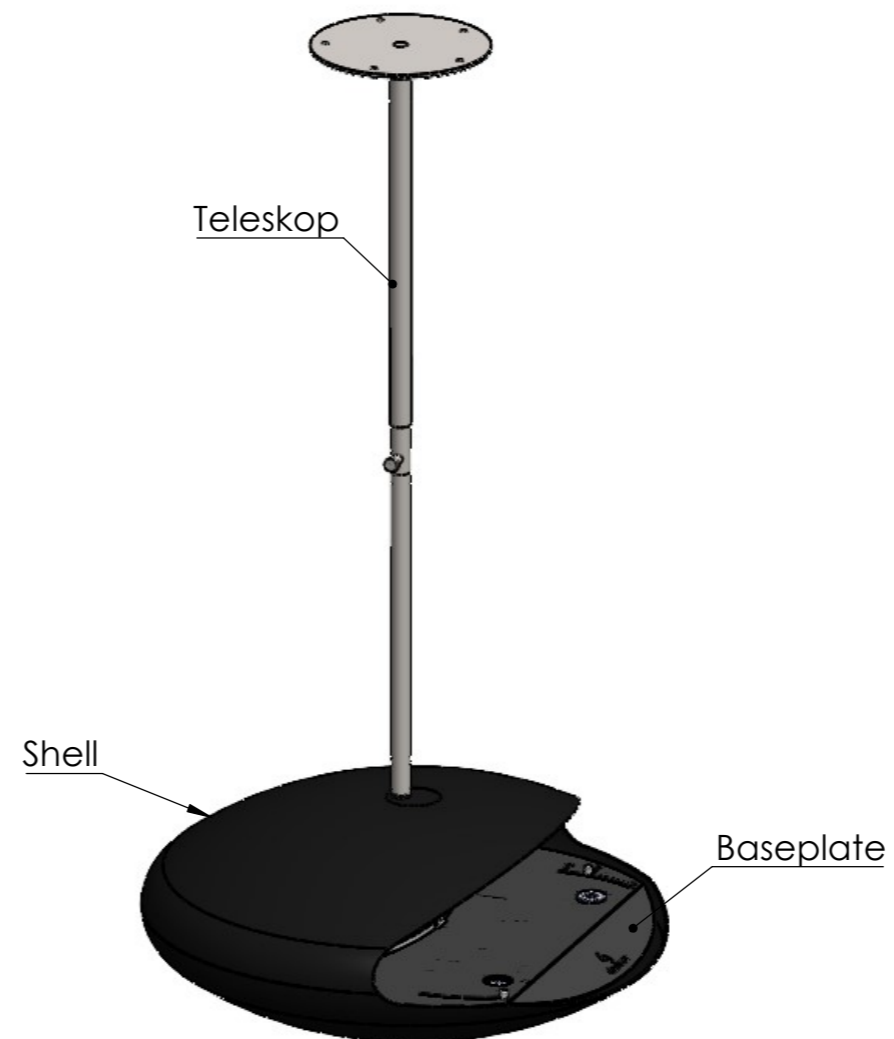

Decoflame® Espoo Ceiling mounted teleskop, Manual burner, electronic ignition

Shell: Black, Teleskop: Stainless steel, Baseplate: Black

Dimensions are in millimeters		Decoflame Aps Vang Mark 2 9380 Vestbjerg Denmark Tlf: +45 9630 4800		SCALE: 1:10
Date	22-04-2024			FORMAT: A3
REVISION:		bestilling@decoflame.dk		
Author:	JDR	Order Number - Customer - Reference: PRINCIPLE Espoo - Ceiling mounted teleskop		
Copyright of Decoflame ApS Denmark, whose property this document remains. No part thereof may be disclosed, copied, duplicated or in any other way made use of, except with the approval of Decoflame ApS.		Customer Approval Signature - Date		

Dimensions are in millimeters		Decoflame ApS Vang Mark 2 9380 Vestbjerg Denmark Tlf: +45 9630 4800 	SCALE: 1:10
Date	22-04-2024		FORMAT: A3
REVISION:		bestilling@decoflame.dk	
Author:	JDR	Order Number - Customer - Reference:	
Copyright of Decoflame ApS Denmark, whose property this document remains. No part thereof may be disclosed, copied, duplicated or in any other way made use of, except with the approval of Decoflame ApS.		PRINCIPLE Espoo - Ceiling mounted teleskop	
		Customer Approval Signature - Date	