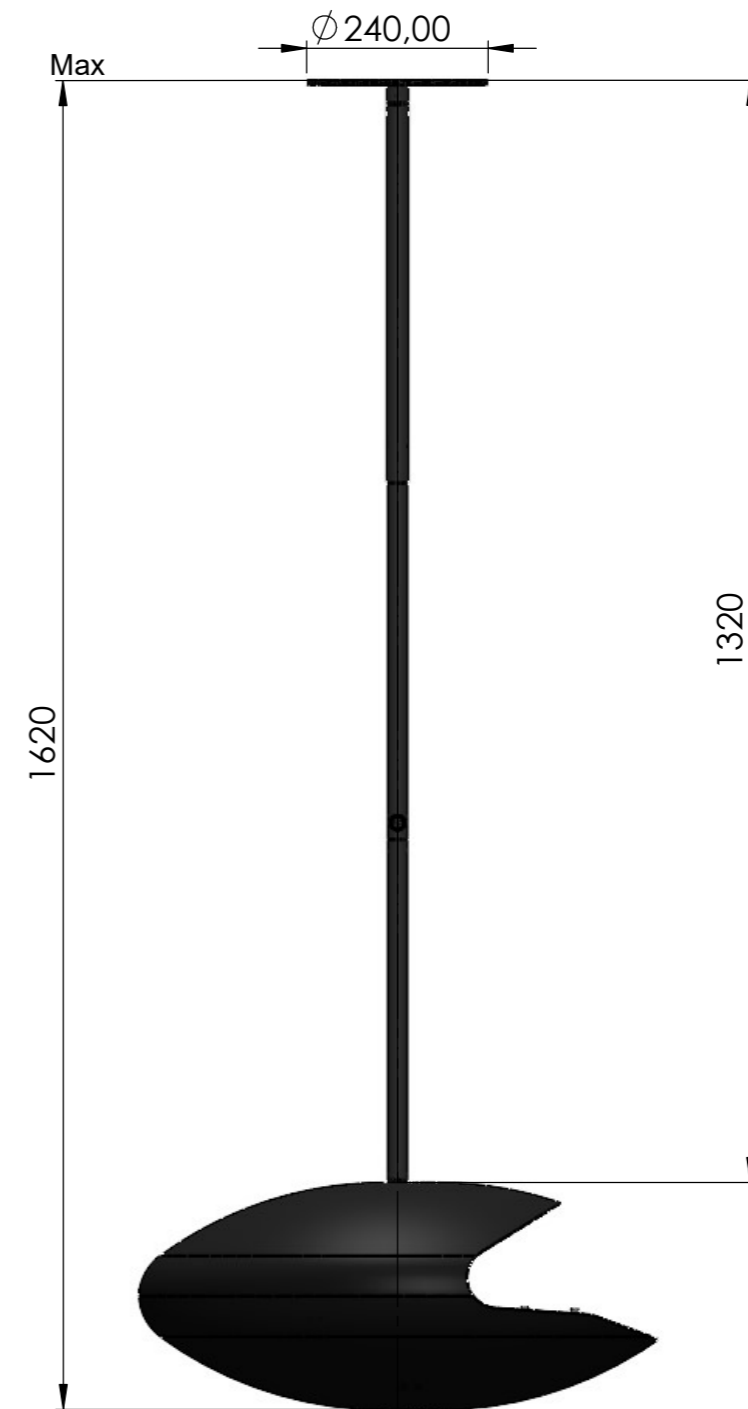

Decoflame® Espoo Ceiling mounted teleskop, Manual burner, electronic ignition

Shell: Black, Teleskop: Stainless steel, Baseplate: Black

Dimensions are in millimeters		Decoflame Aps Vang Mark 2 9380 Vestbjerg Denmark Tlf: +45 9630 4800		SCALE: 1:10
Date	22-04-2024			FORMAT: A3
REVISION:		bestilling@decoflame.dk		
Author:	JDR	Order Number - Customer - Reference: PRINCIPLE Espoo - Ceiling mounted teleskop		
Copyright of Decoflame ApS Denmark, whose property this document remains. No part thereof may be disclosed, copied, duplicated or in any other way made use of, except with the approval of Decoflame ApS.		Customer Approval Signature - Date		

Dimensions are in millimeters		Decoflame ApS Vang Mark 2 9380 Vestbjerg Denmark Tlf: +45 9630 4800 	SCALE: 1:10
Date	22-04-2024		FORMAT: A3
REVISION:		bestilling@decoflame.dk	
Author:	JDR	Order Number - Customer - Reference:	
Copyright of Decoflame ApS Denmark, whose property this document remains. No part thereof may be disclosed, copied, duplicated or in any other way made use of, except with the approval of Decoflame ApS.		PRINCIPLE Espoo - Ceiling mounted teleskop	
		Customer Approval Signature - Date	