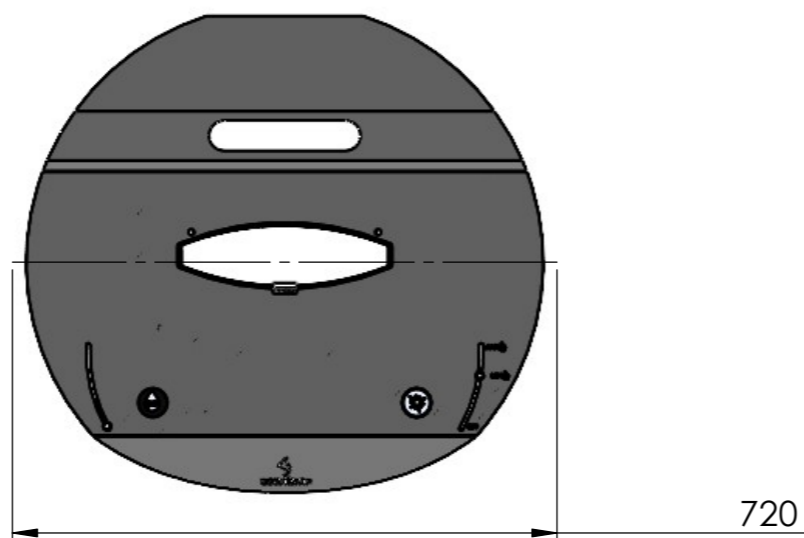

Decoflame® Espoo Ceiling mounted teleskop, Manual burner, electronic ignition

Shell: Black, Teleskop: Stainless steel, Baseplate: Black

Dimensions are in millimeters		Decoflame Aps Vang Mark 2 9380 Vestbjerg Denmark Tlf: +45 9630 4800		SCALE: 1:10
Date	22-04-2024			FORMAT: A3
REVISION:		bestilling@decoflame.dk		
Author:	JDR	Order Number - Customer - Reference: PRINCIPLE Espoo - Ceiling mounted teleskop		
Copyright of Decoflame ApS Denmark, whose property this document remains. No part thereof may be disclosed, copied, duplicated or in any other way made use of, except with the approval of Decoflame ApS.		Customer Approval Signature - Date		

Dimensions are in millimeters		Decoflame ApS Vang Mark 2 9380 Vestbjerg Denmark Tlf: +45 9630 4800 	SCALE: 1:10
Date	22-04-2024		FORMAT: A3
REVISION:		bestilling@decoflame.dk	
Author:	JDR	Order Number - Customer - Reference:	
Copyright of Decoflame ApS Denmark, whose property this document remains. No part thereof may be disclosed, copied, duplicated or in any other way made use of, except with the approval of Decoflame ApS.		PRINCIPLE Espoo - Ceiling mounted teleskop	
		Customer Approval Signature - Date	