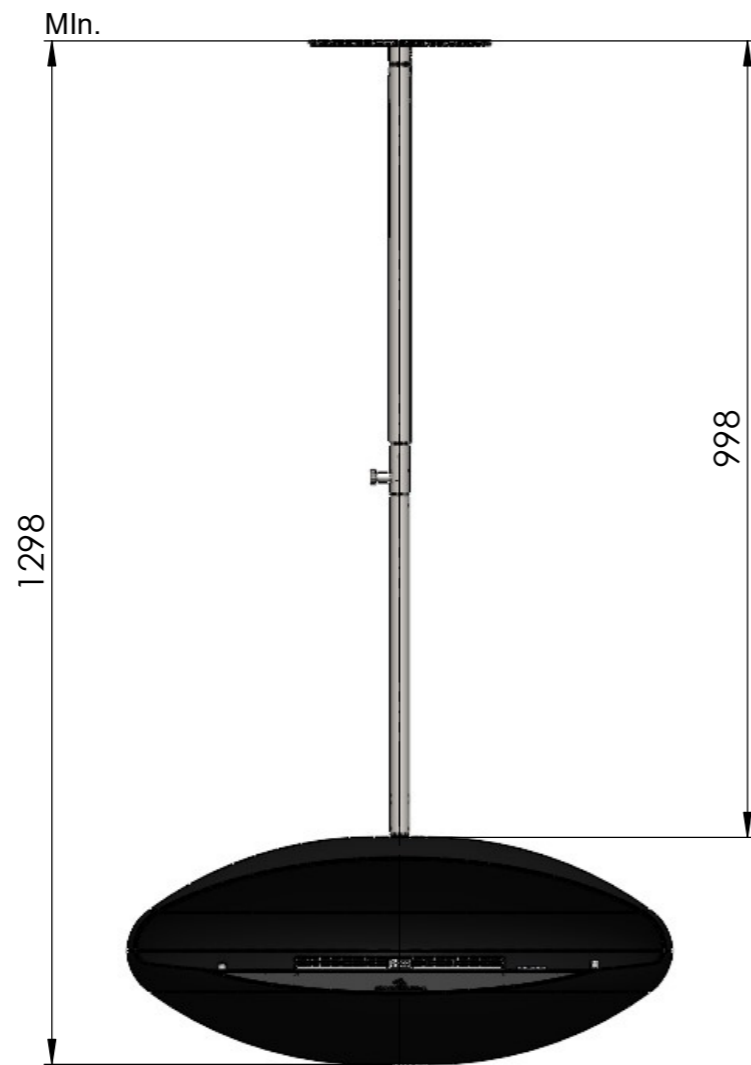

Decoflame® Espoo Ceiling mounted teleskop, Manual burner, electronic ignition

Shell: Black, Teleskop: Stainless steel, Baseplate: Black

Dimensions are in millimeters		Decoflame Aps Vang Mark 2 9380 Vestbjerg Denmark Tlf: +45 9630 4800		SCALE: 1:10
Date	22-04-2024			FORMAT: A3
REVISION:		bestilling@decoflame.dk		
Author:	JDR	Order Number - Customer - Reference: PRINCIPLE Espoo - Ceiling mounted teleskop		
Copyright of Decoflame ApS Denmark, whose property this document remains. No part thereof may be disclosed, copied, duplicated or in any other way made use of, except with the approval of Decoflame ApS.		Customer Approval Signature - Date		

Dimensions are in millimeters		Decoflame ApS Vang Mark 2 9380 Vestbjerg Denmark Tlf: +45 9630 4800 	SCALE: 1:10
Date	22-04-2024		FORMAT: A3
REVISION:		bestilling@decoflame.dk	
Author:	JDR	Order Number - Customer - Reference:	
Copyright of Decoflame ApS Denmark, whose property this document remains. No part thereof may be disclosed, copied, duplicated or in any other way made use of, except with the approval of Decoflame ApS.		PRINCIPLE Espoo - Ceiling mounted teleskop	
		Customer Approval Signature - Date	