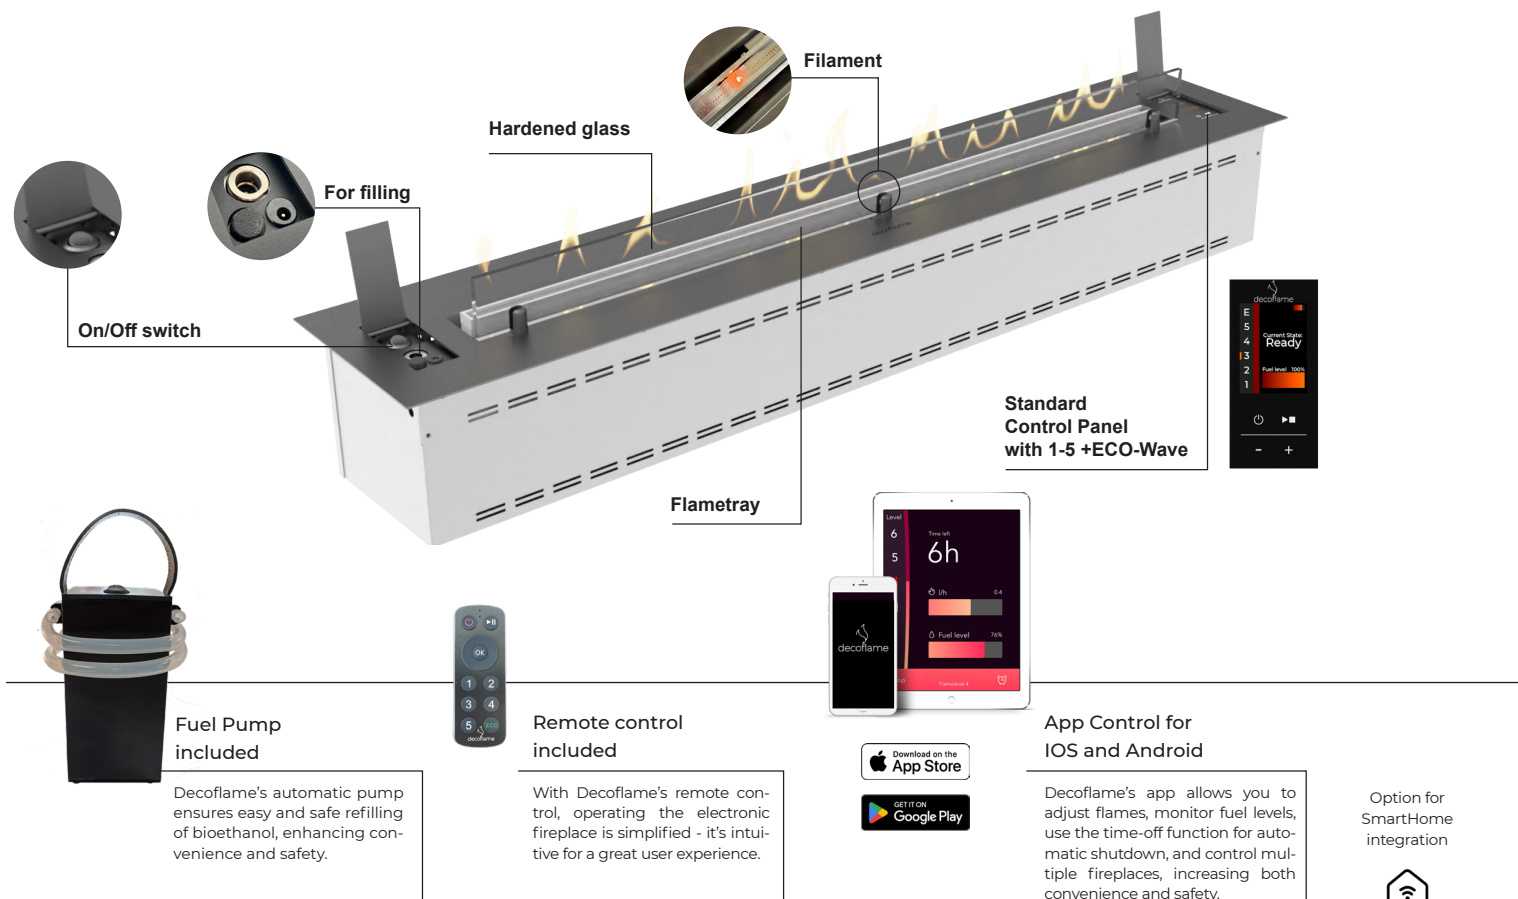

**WESTMINSTER BASIC WITH DENVER F6 BURNER, NEW PANEL**

**DIMENSIONS**

**TECHNICAL INFORMATION**

Capacity:	4L
Burning time:	Up to 7 at max. flameintensity
Nominal Output:	3.2 kW/h
Minimum room size:	23m <sup>2</sup>
Weight:	60kg + 325kg
Burner:	Denver F6 Burner 720
Flametray:	500mm - aluminium
Material:	Aluminium, stainless steel and diamond clear tempered glass
Stone frame:	Portuguese sandstone
Frame material:	Powder coated stainless steel. Brushed or polished stainless steel
Power supply:	220V - 240V / 50 Hz
Fuel:	Use bioethanol at 96.5 - 97.5%

### GENERAL INFORMATION

Produced in	Denmark
Flame levels	5 flamelevels + ECO Wave
Sensors	Temperature/Fuel Level/Spillage
Powersupply	230 V
Fuel Type	Bioethanol 95 - 96.5 %
Flue	Not required
No internal pump	No noise, reduced maintenance, increased reliability
Finish	Black powder-coating
Finish top-plate	2mm black powder-coated steel
Glass	Tempered glass, T6mm H70mm The glass is placed in customised glassholders.  Note: This glass is not included, Westminster. See technical info instead.
Application	Indoor use only

Decoflame's Denver F6 bioburner varies in length from 620mm to 3920mm. Developed and produced locally for these burners offer exceptional flexibility for projects of any size. Denver F6, designed by Decoflames engineers, is a ground-breaking innovation in modern fireplaces. Equipped with patented BEV (Burning Ethanol Vapors) technology, it represents the pinnacle of luxury bio-fireplaces.

The Denver F6 comes with advanced features including app control, Bluetooth connectivity and various security systems.

Furthermore, the possibility of **SmartHome integration** as well as an **External Automated Filling System** that ensures both problem-free and efficient operation.