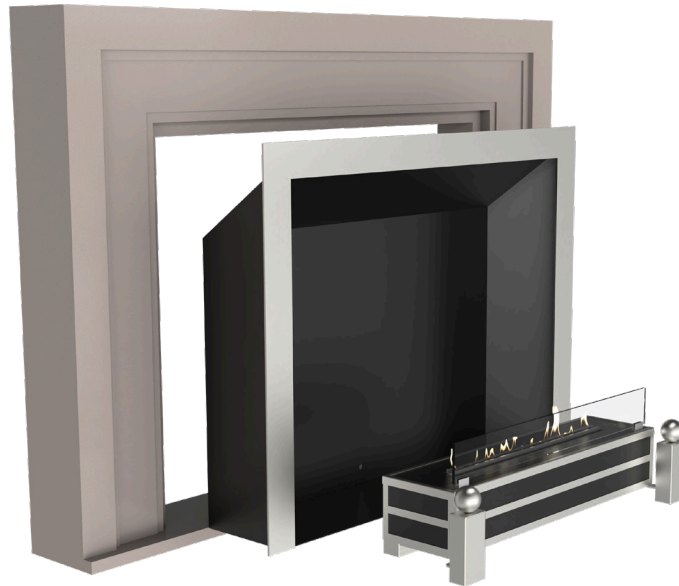

**WESTMINSTER BASIC WITH DENVER F6 BURNER, NEW PANEL**

**DIMENSIONS**

**TECHNICAL INFORMATION**

Capacity:	4L
Burning time:	Up to 7 at max. flameintensity
Nominal Output:	3.2 kW/h
Minimum room size:	23m <sup>2</sup>
Weight:	60kg + 325kg
Burner:	Denver F6 Burner 720
Flametray:	500mm - aluminium
Material:	Aluminium, stainless steel and diamond clear tempered glass
Stone frame:	Portuguese sandstone
Frame material:	Powder coated stainless steel. Brushed or polished stainless steel
Power supply:	220V - 240V / 50 Hz
Fuel:	Use bioethanol at 96.5 - 97.5%

### GENERAL INFORMATION

Produced in	Denmark
Flame levels	5 flamelevels + ECO Wave
Sensors	Temperature/Fuel Level/Spillage
Powersupply	230 V
Fuel Type	Bioethanol 95 - 96.5 %
Flue	Not required
No internal pump	No noise, reduced maintenance, increased reliability
Finish	Black powder-coating
Finish top-plate	2mm black powder-coated steel
Glass	Tempered glass, T6mm H70mm The glass is placed in customised glassholders.  Note: This glass is not included, Westminster. See technical info instead.
Application	Indoor use only

Decoflame's Denver F6 bioburner varies in length from 620mm to 3920mm. Developed and produced locally for these burners offer exceptional flexibility for projects of any size. Denver F6, designed by Decoflames engineers, is a ground-breaking innovation in modern fireplaces. Equipped with patented BEV (Burning Ethanol Vapors) technology, it represents the pinnacle of luxury bio-fireplaces.