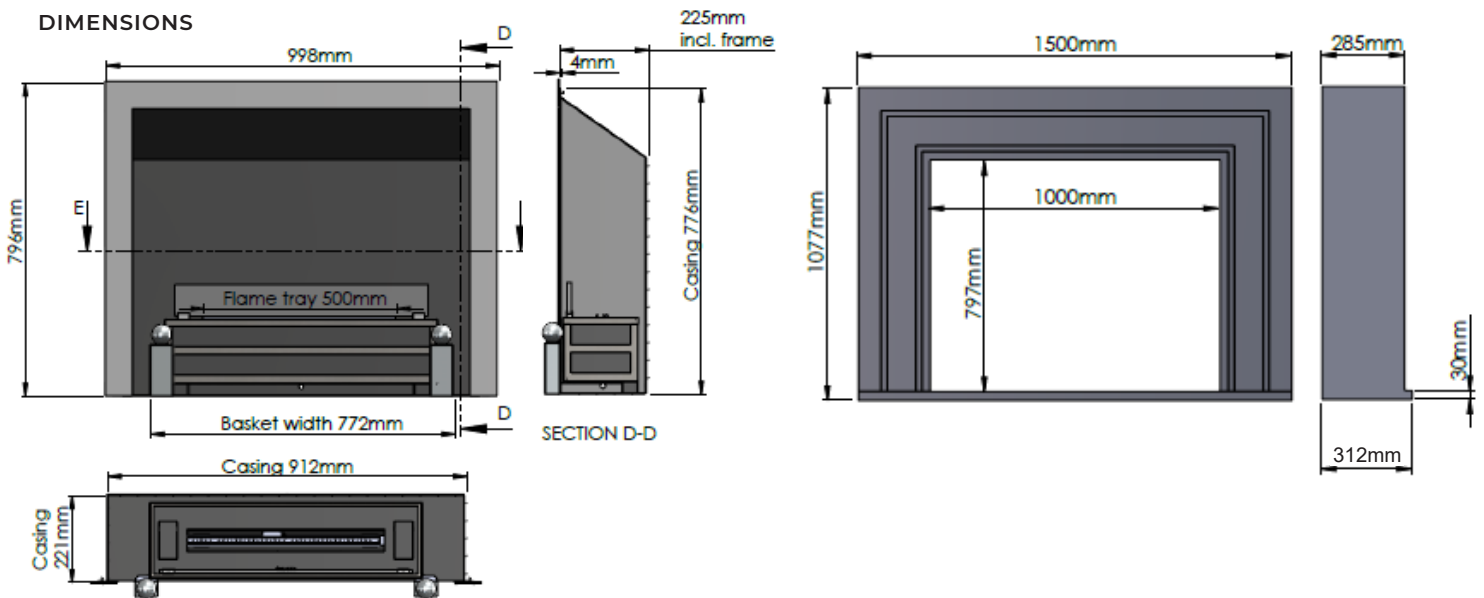

**WESTMINSTER BASIC WITH DENVER F6 BURNER, NEW PANEL**

**DIMENSIONS**

**TECHNICAL INFORMATION**

Capacity:	4L
Burning time:	Up to 7 at max. flameintensity
Nominal Output:	3.2 kW/h
Minimum room size:	23m <sup>2</sup>
Weight:	60kg + 325kg
Burner:	Denver F6 Burner 720
Flametray:	500mm - aluminium
Material:	Aluminium, stainless steel and diamond clear tempered glass
Stone frame:	Portuguese sandstone
Frame material:	Powder coated stainless steel. Brushed or polished stainless steel
Power supply:	220V - 240V / 50 Hz
Fuel:	Use bioethanol at 96.5 - 97.5%

Decoflame's Denver F6 bioburner varies in length from 620mm to 3920mm. Developed and produced locally for these burners offer exceptional flexibility for projects of any size. Denver F6, designed by Decoflames engineers, is a ground-breaking innovation in modern fireplaces. Equipped with patented BEV (Burning Ethanol Vapors) technology, it represents the pinnacle of luxury bio-fireplaces.