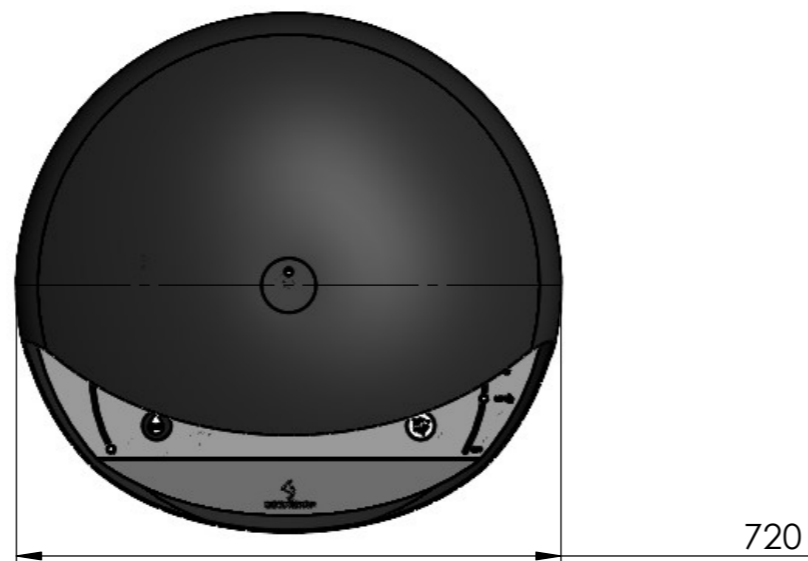

Decoflame® Espoo Ceiling mounted teleskop, Black Manual burner, electronic ignition

Dimensions are in millimeters	Decoflame Aps Vang Mark 2 9380 Vestbjerg Denmark Tlf: +45 9630 4800		SCALE: 1:10
Date	02 - 04 - 2024		FORMAT: A3
REVISION:		bestilling@decoflame.dk	
Author:	JDR	Order Number - Customer - Reference:	PRINCIPLE Espoo - Ceiling mounted teleskop
Copyright of Decoflame ApS Denmark, whose property this document remains. No part thereof may be disclosed, copied, duplicated or in any other way made use of, except with the approval of Decoflame ApS.		Customer Approval Signature - Date	

Dimensions are in millimeters		Decoflame Aps Vang Mark 2 9380 Vestbjerg Denmark Tlf: +45 9630 4800	 SCALE: 1:10 FORMAT: A3
Date	02 - 04 - 2024	bestilling@decoflame.dk	
REVISION:		Order Number - Customer - Reference:	
Author:	JDR	PRINCIPLE Espoo - Ceiling mounted teleskop	
Copyright of Decoflame ApS Denmark, whose property this document remains. No part thereof may be disclosed, copied, duplicated or in any other way made use of, except with the approval of Decoflame ApS.		Customer Approval Signature - Date	