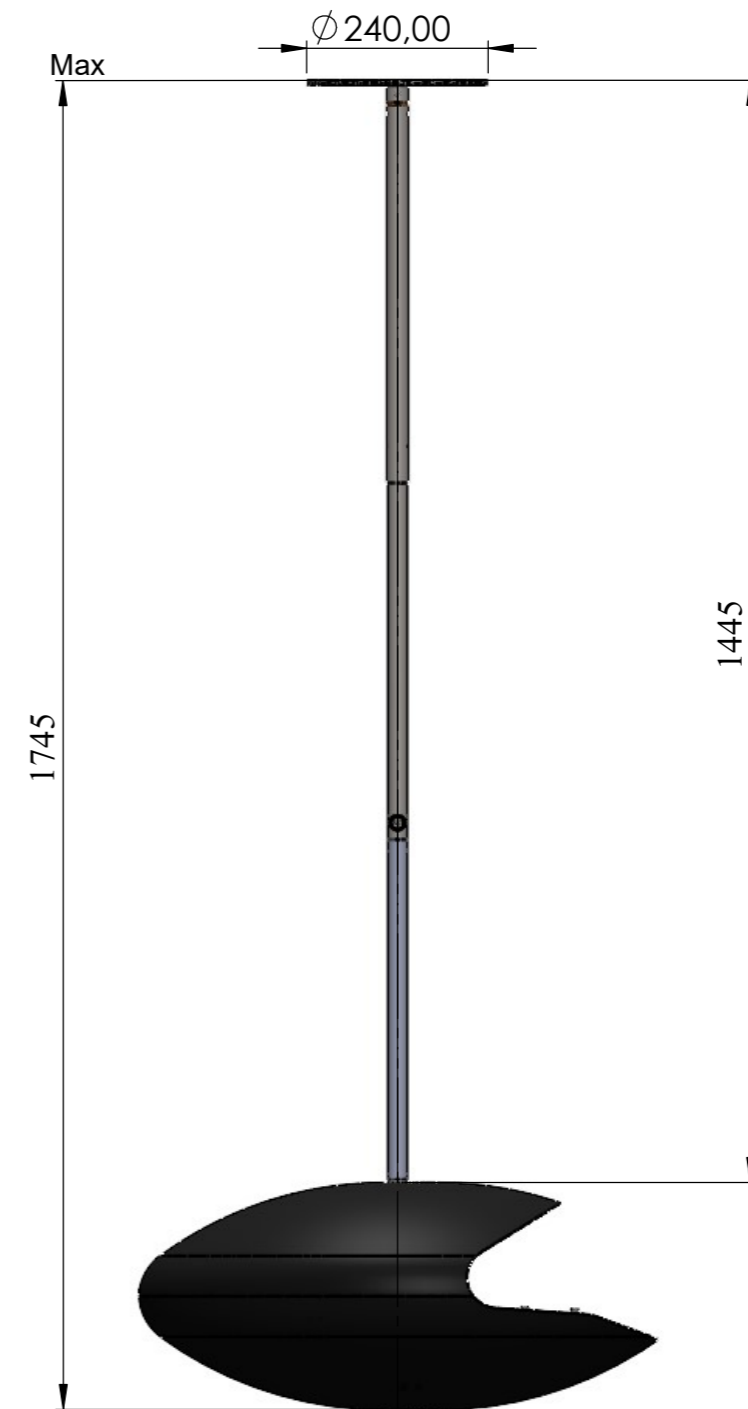

Decoflame® Espoo Ceiling mounted teleskop, Black Manual burner, electronic ignition

Dimensions are in millimeters	Decoflame Aps Vang Mark 2 9380 Vestbjerg Denmark Tlf: +45 9630 4800		SCALE: 1:10
Date	02 - 04 - 2024		FORMAT: A3
REVISION:		bestilling@decoflame.dk	
Author:	JDR	Order Number - Customer - Reference:	PRINCIPLE Espoo - Ceiling mounted teleskop
Copyright of Decoflame ApS Denmark, whose property this document remains. No part thereof may be disclosed, copied, duplicated or in any other way made use of, except with the approval of Decoflame ApS.		Customer Approval Signature - Date	

Dimensions are in millimeters		Decoflame Aps Vang Mark 2 9380 Vestbjerg Denmark Tlf: +45 9630 4800	 SCALE: 1:10 FORMAT: A3
Date	02 - 04 - 2024	bestilling@decoflame.dk	
REVISION:		Order Number - Customer - Reference:	
Author:	JDR	PRINCIPLE Espoo - Ceiling mounted teleskop	
Copyright of Decoflame ApS Denmark, whose property this document remains. No part thereof may be disclosed, copied, duplicated or in any other way made use of, except with the approval of Decoflame ApS.		Customer Approval Signature - Date	