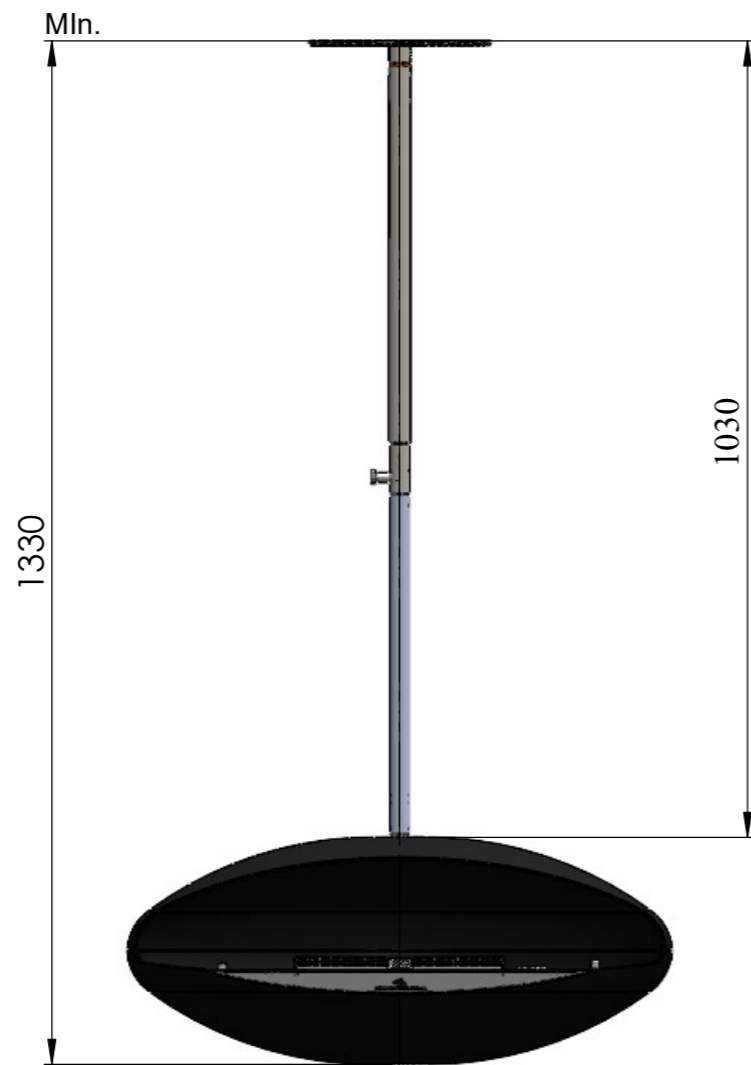

Decoflame® Espoo Ceiling mounted teleskop, Black Manual burner, electronic ignition

Dimensions are in millimeters	Decoflame Aps Vang Mark 2 9380 Vestbjerg Denmark Tlf: +45 9630 4800		SCALE: 1:10
Date	02 - 04 - 2024		FORMAT: A3
REVISION:		bestilling@decoflame.dk	
Author:	JDR	Order Number - Customer - Reference:	PRINCIPLE Espoo - Ceiling mounted teleskop
Copyright of Decoflame ApS Denmark, whose property this document remains. No part thereof may be disclosed, copied, duplicated or in any other way made use of, except with the approval of Decoflame ApS.		Customer Approval Signature - Date	

Dimensions are in millimeters		Decoflame Aps Vang Mark 2 9380 Vestbjerg Denmark Tlf: +45 9630 4800	 SCALE: 1:10 FORMAT: A3
Date	02 - 04 - 2024	bestilling@decoflame.dk	
REVISION:		Order Number - Customer - Reference:	
Author:	JDR	PRINCIPLE Espoo - Ceiling mounted teleskop	
Copyright of Decoflame ApS Denmark, whose property this document remains. No part thereof may be disclosed, copied, duplicated or in any other way made use of, except with the approval of Decoflame ApS.		Customer Approval Signature - Date	