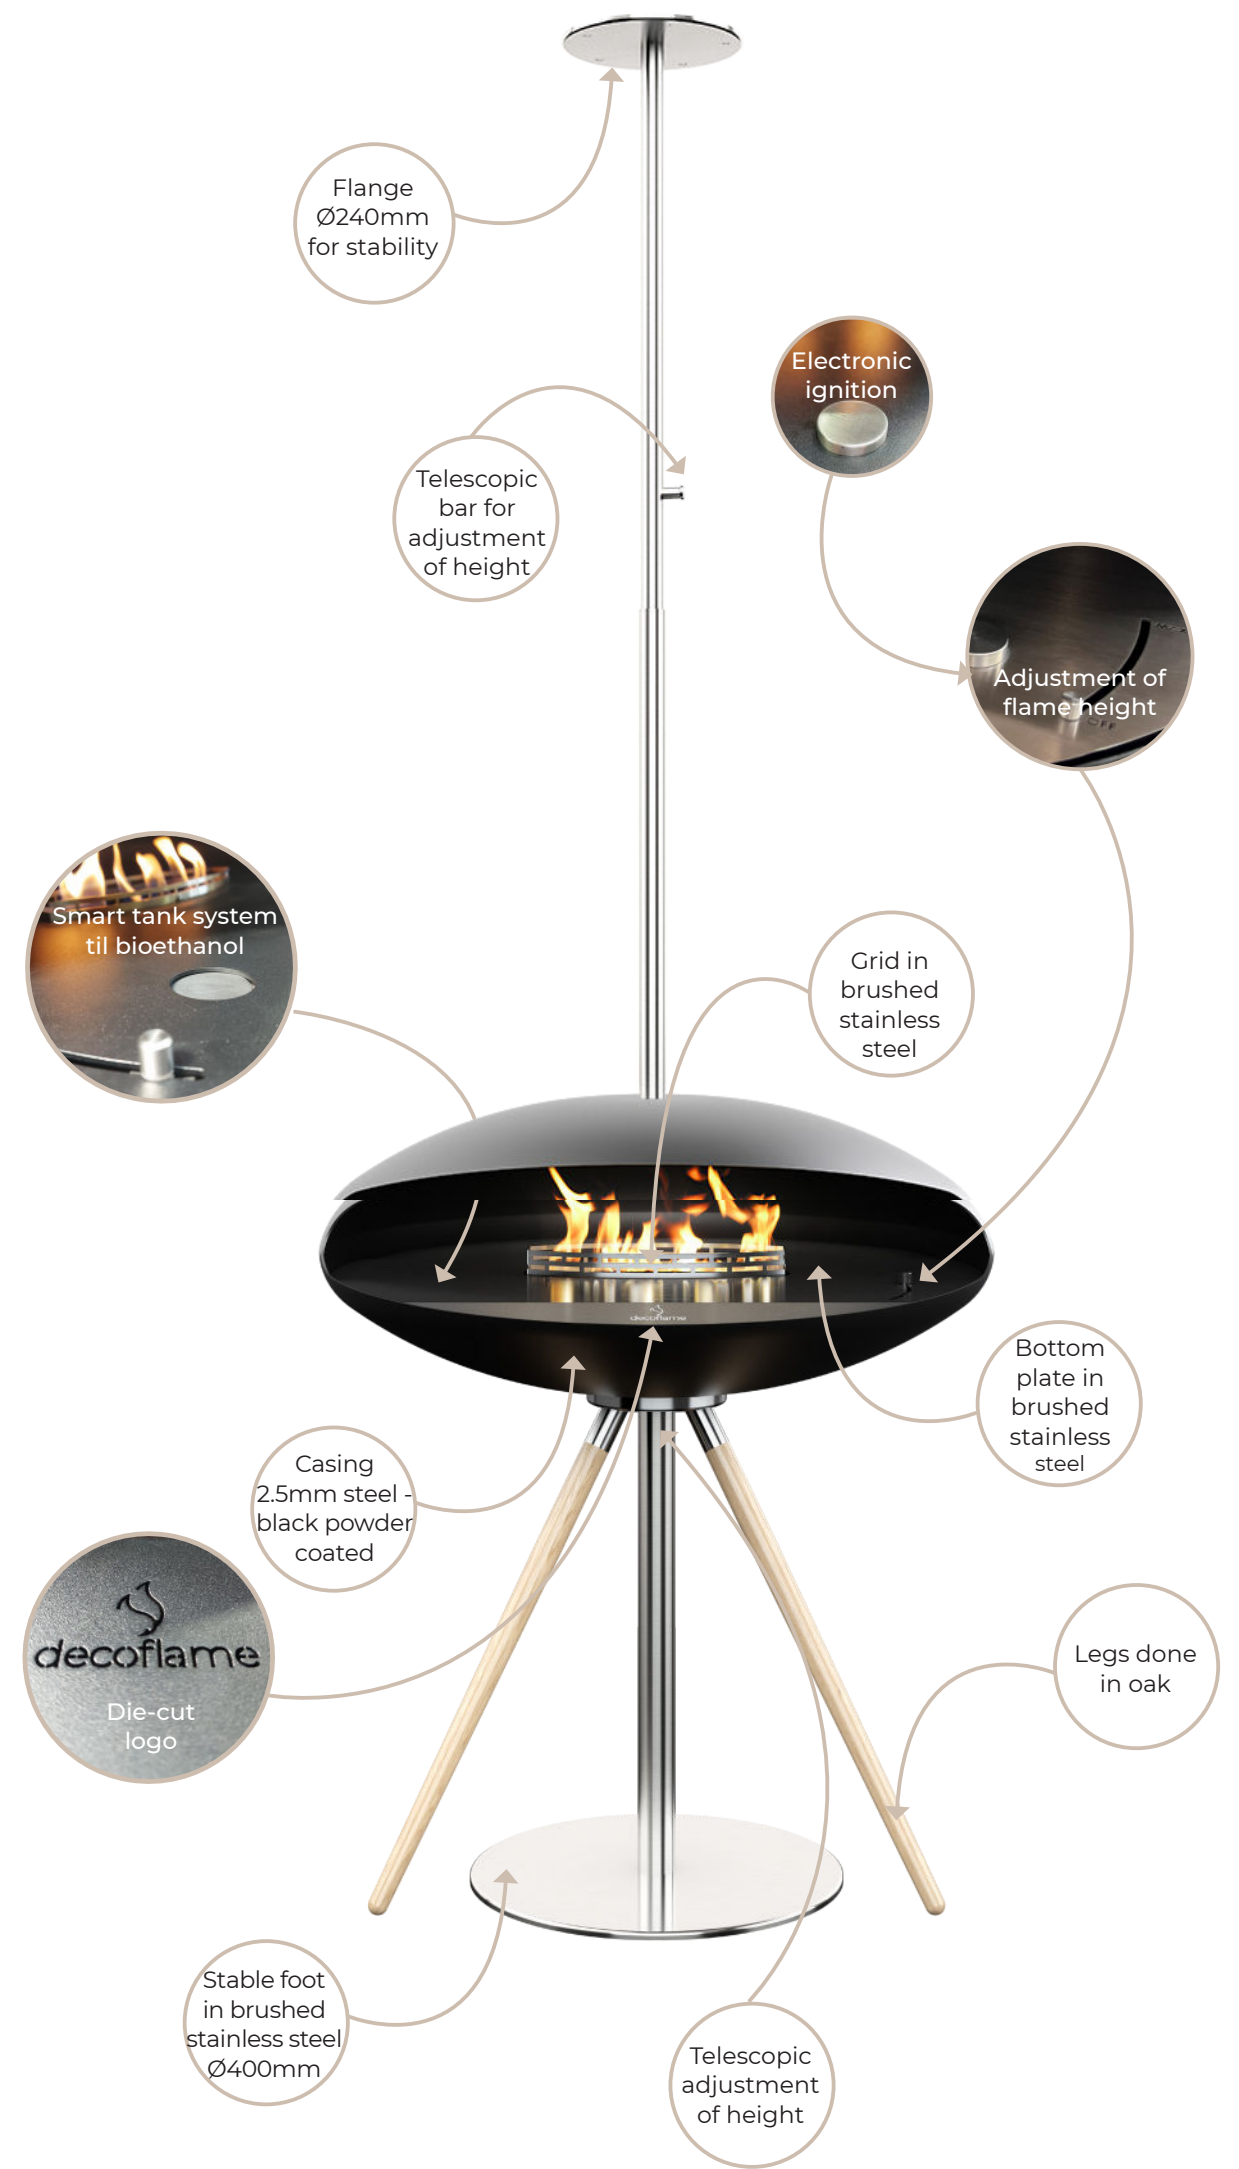

quality -
that's why...