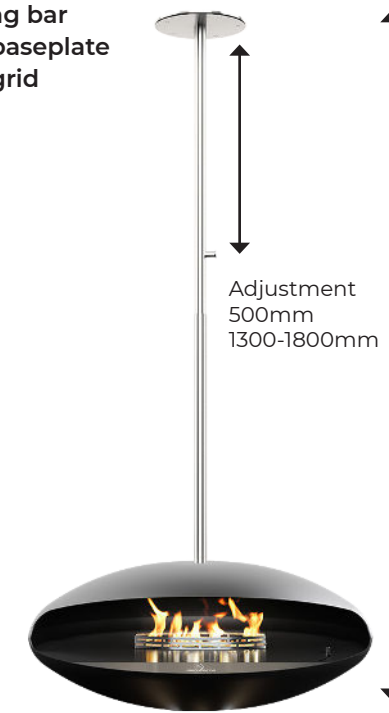

H: 900mm
Dia.: 720mm

CEILING MOUNTED

Ceiling bar
Black baseplate
BSS grid

Ceiling bar
BSS baseplate
BSS grid

Adjustment
500mm
1300-1800mm

H: 1800mm
Dia.: 720/300mm

MODELS

ESPOO	MODEL:	SIZE/ITEM NO.:	PRICE INCL. VAT	SUPPLEMENT:
	Metal telescopic foot Brushed stainless steel Bottom plate Brushed stainless steel Grid Brushed stainless steel	H: max 900mm Dia: 720/300mm Item no.: 80071	EURO 4040	Other bottom plate and grid: Euro 1.185
	Metal telescopic foot Brushed stainless steel Bottom plate Black Grid Brushed stainless steel	H: max 900mm Dia: 720/300mm Item no.: 80070	EURO 4040	Other bottom plate and grid: Euro 1.185
	Foot 3 oak legs oiled Bottom plate BSS Grid Brushed stainless steel	H: 900mm Dia: 720mm Item no.: 80051	EURO 4040	Other bottom plate and grid: Euro 1.185
	Foot 3 oak legs oiled Bottom plate Black Grid Brushed stainless steel	H: 900mm Dia: 720mm Item no.: 80050	EURO 4040	Other bottom plate and grid: Euro 1.185
	Foot 3 black-stained oak legs Bottom plate Brushed stainless steel Grid Brushed stainless steel	H: 900mm Dia: 720mm Item no.: 80061	EURO 4040	Other bottom plate and grid: Euro 1.185
	Foot 3 black-stained oak legs Bottom plate Black Grid Brushed stainless steel	H: 900mm Dia: 720mm Item no.: 80060	EURO 4040	Other bottom plate and grid: Euro 1.185

ESPOO	MODEL:	SIZE/ITEM NO.:	PRICE INCL. VAT	SUPPLEMENT:
	Telescopic ceiling bar Brushed stainless steel Bottom plate Brushed stainless steel Grid Brushed stainless steel	H:1300/1800mm <i>Adjustment:</i> 500mm Dia. 720/300mm Item no.: 80011	EURO 4040	Other bottom plate and grid: Euro 1.185 Angular ceiling flange: EURO 135
	Telescopic ceiling bar Brushed stainless steel Bottom plate Black Grid Brushed stainless steel	H:1300/1800mm <i>Adjustment:</i> 500mm Dia. 720/300mm Item no.: 80010	EURO 4040	Other bottom plate and grid: Euro 1.185 Angular ceiling flange: EURO 135