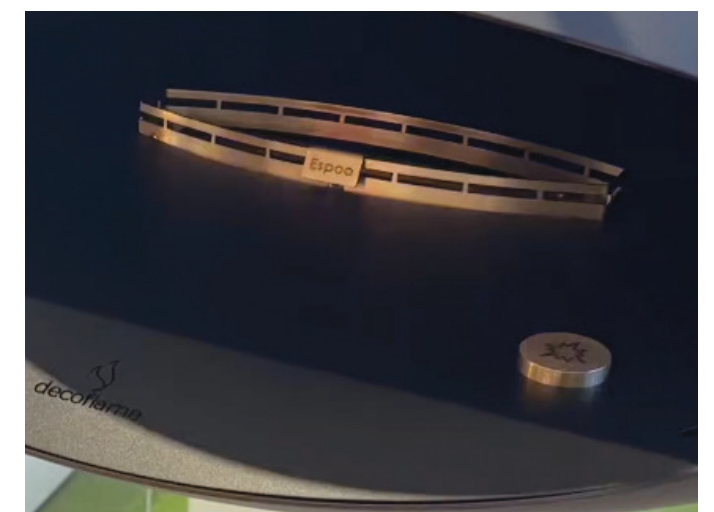

Electronic ignition of the biofireplace
with one single press